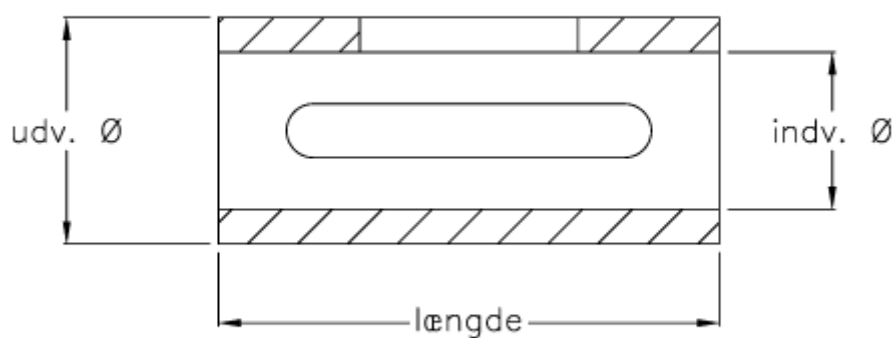

Data Sheet

Article number: 39281924

Description: Bush 19/24 incl. keys

Measures

Description	= 19/24
Internal diameter	= 19
Length	= 50
Outer diameter	= 24